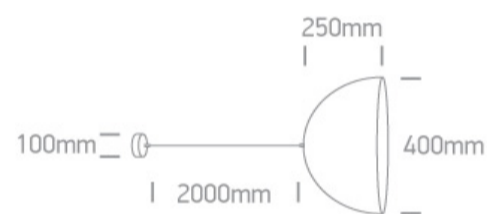

New 2020 Edition 3>Pendants

63074/W

20W E27 pendant with bowl shade.

Complies with standard EN60598-1 and any other specific standards.

Downloads

Dimensions

Physical Specification

Item Group	New 2020 Edition 3
Family	Pendants
Order Code	63074/W
Colour	White
Material	Aluminium
Shape	Circular
Height	250mm
Diameter	400mm
Suspended Ceiling	Yes
Indoor	Yes
Adjustable	No