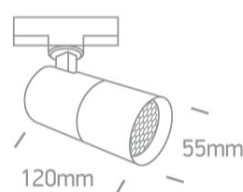

## 65522T/B

10W Dark Light MR16 GU10 Track Spot Range with removable honeycomb.

Complies with standard EN60598-1 and any other specific standards.

Downloads

Dimensions

Related items

40002A/B

40003A/B

Black

Material

Aluminium

Shape

Circular

Height

120mm

Diameter	55mm
Track mounted	Yes
Indoor	Yes
Adjustable	2 Directions